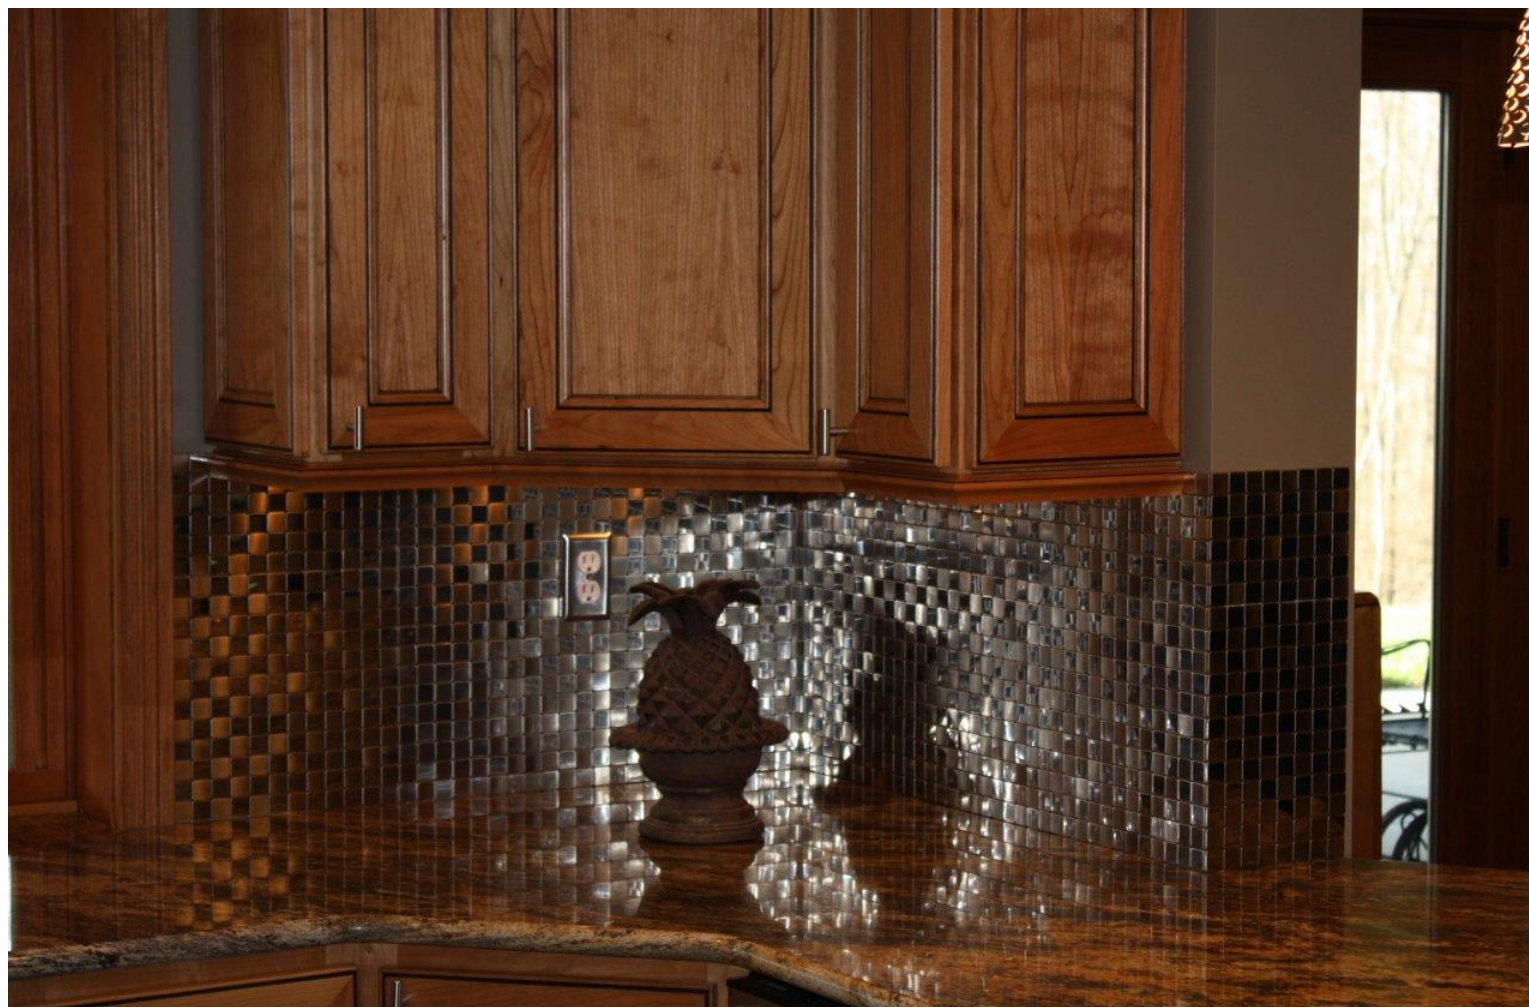

BEFORE

BEFORE

AFTER CONSTRUCTION

BUILT IN WINE REFRIGERATION

SPACIOUS, OPEN, AND RELAXING

Z-30 STAINLESS STEEL BACKSPLASH

READY FOR ENTERTAINING FAMILY,
FRIENDS, OR NEIGHBORS

Cullen Brothers